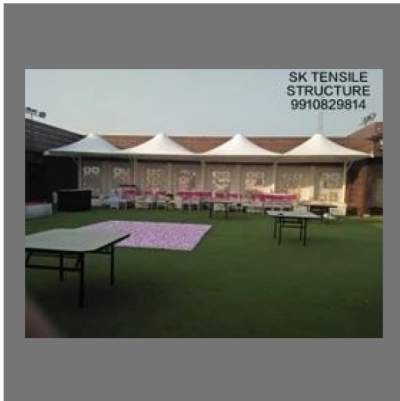

OTHER PRODUCTS:

Conical Shade Tensile
Structure Manufacturing