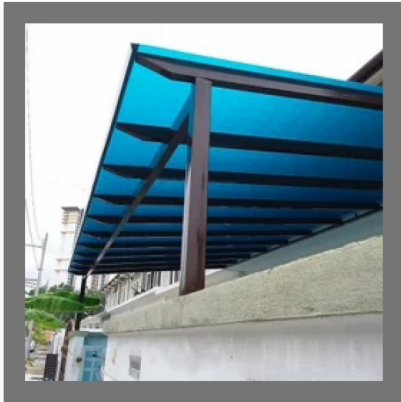

Residential Polycarbonate Awnings